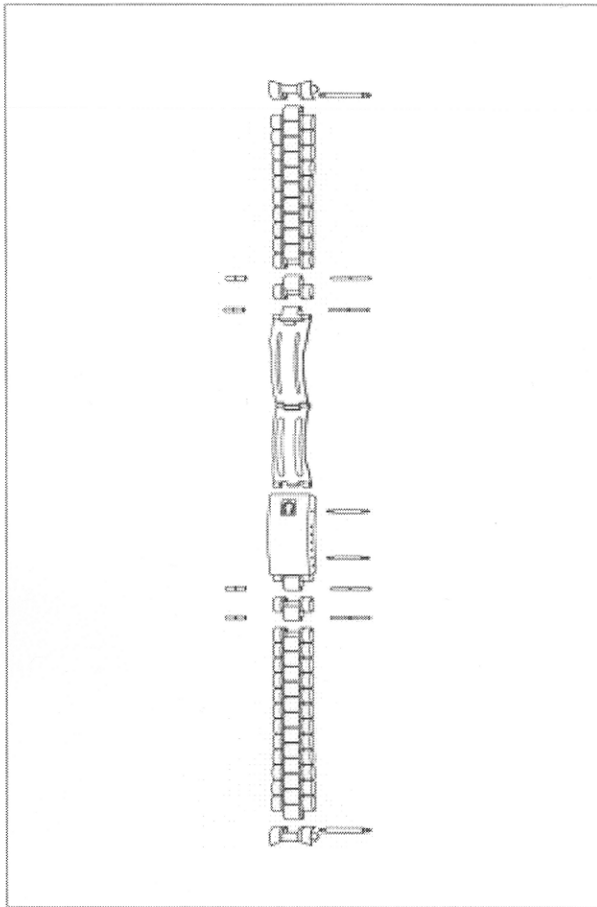

BRACELET ACIER | 020ST1170178

S/S

1170 (ST) 178

SCREW

Ref: 124ST3074

SPRING-BAR (2x)

Ref: 068ST9968

STEEL CLASP

Ref: 117ST1170

STEEL LINK (3x)

Ref: 114ST1162

[i]

[i]

RETURN

BILL OF MATERIALS